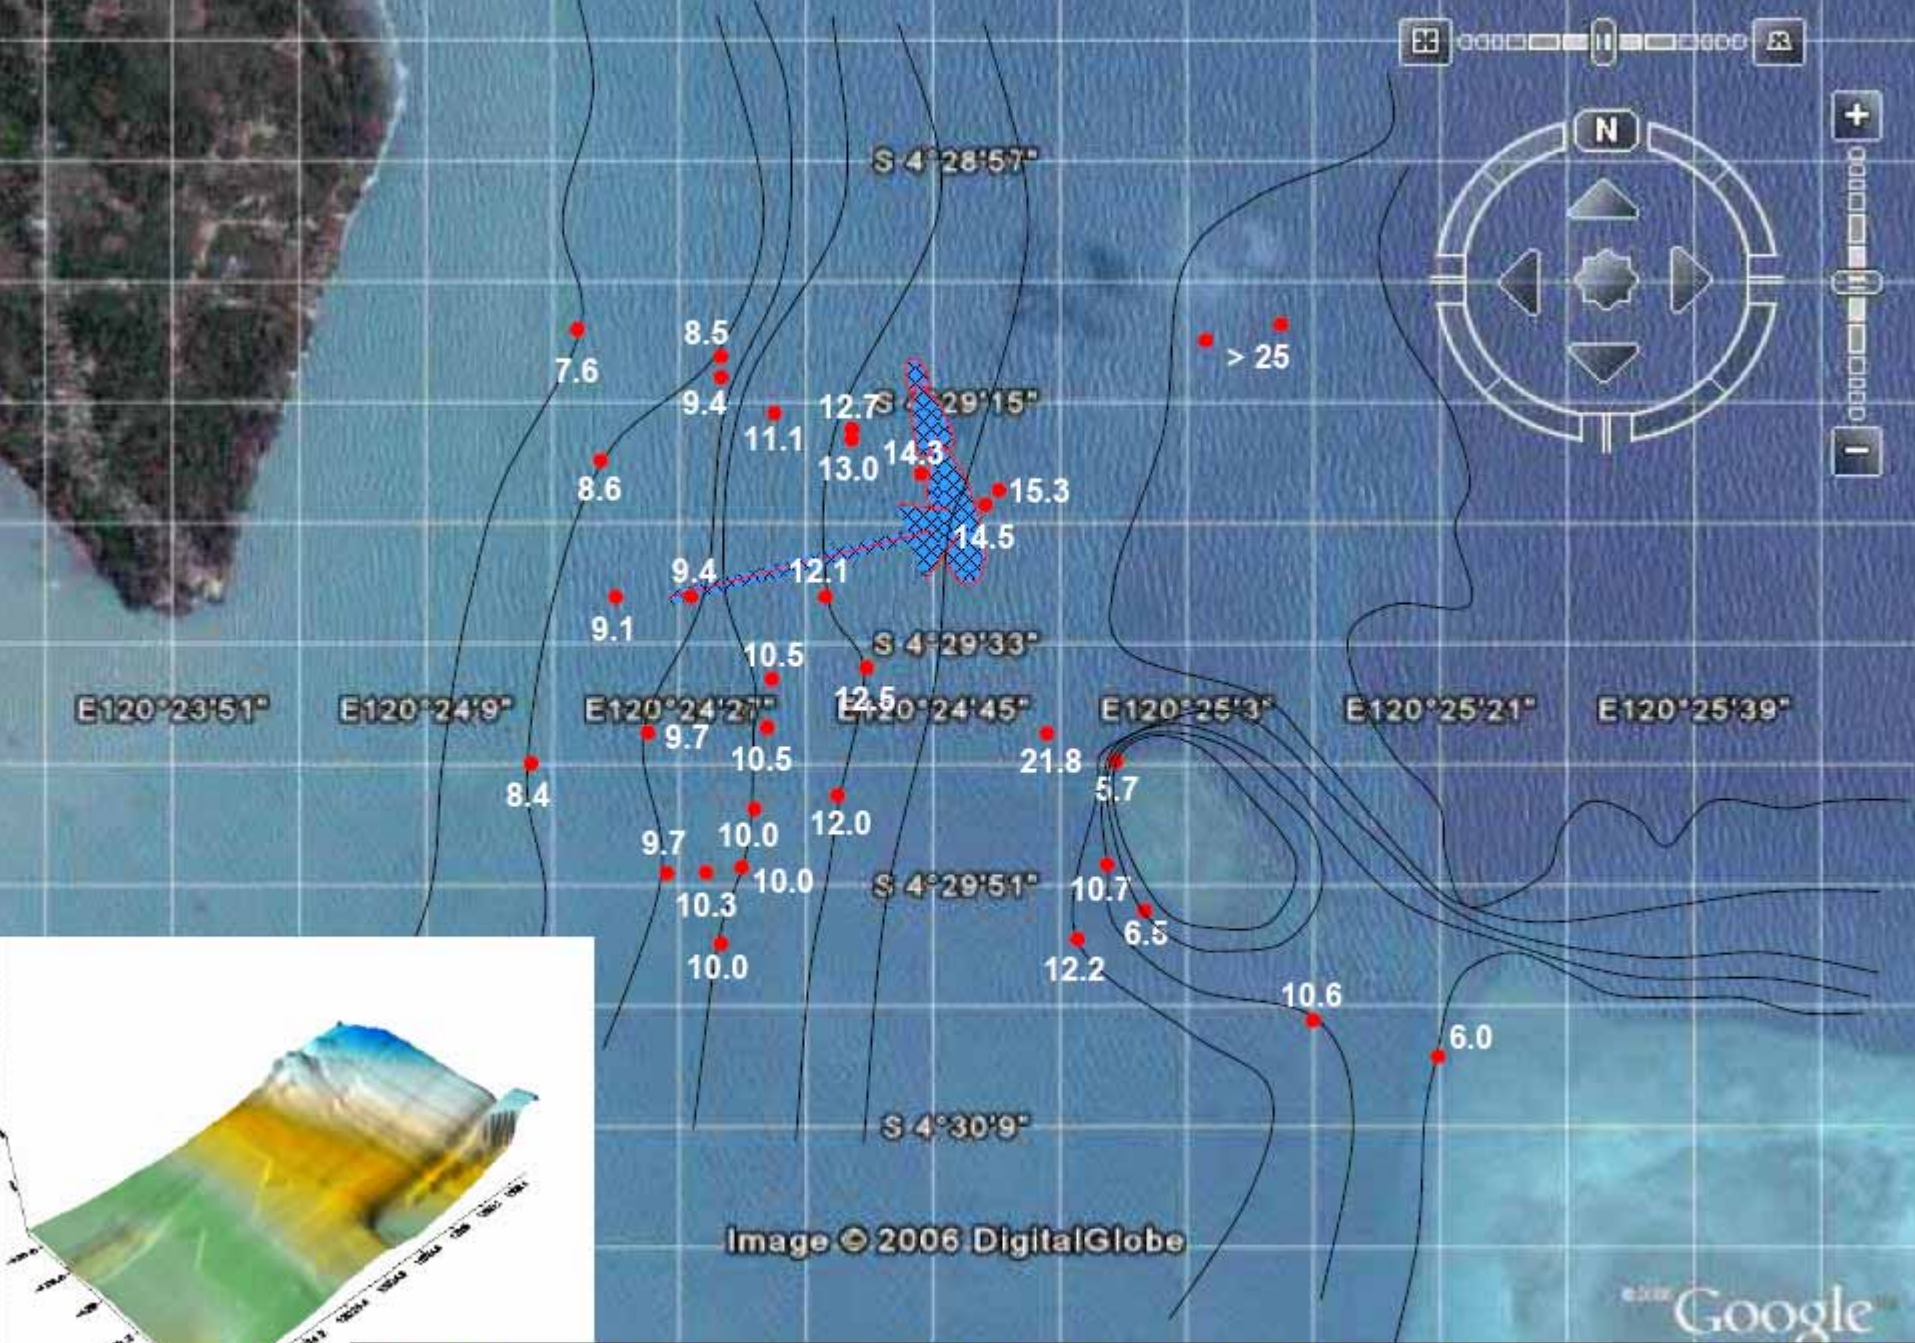

# Set-net Technology Transfer

1035 mi

© 2006 Europa Technologies  
Image © 2006 TerraMetrics  
Image © 2006 NASA

Google

Pointer 14°19'39.71" N 135°24'43.40" E

Streaming ||||| 100%

Eye alt 2359.87 mi

# Possible project sites in Indonesia

**Setting site of gear according to the depth contour map in Palette**

# 2<sup>nd</sup> mission (January 2008) Net-works

# 2<sup>nd</sup> mission ( January 2008) Fishing Boat completed!

8 Dec, 2007

28 Dec. 2007

8 Jan. 2008

15 Jan. 2008