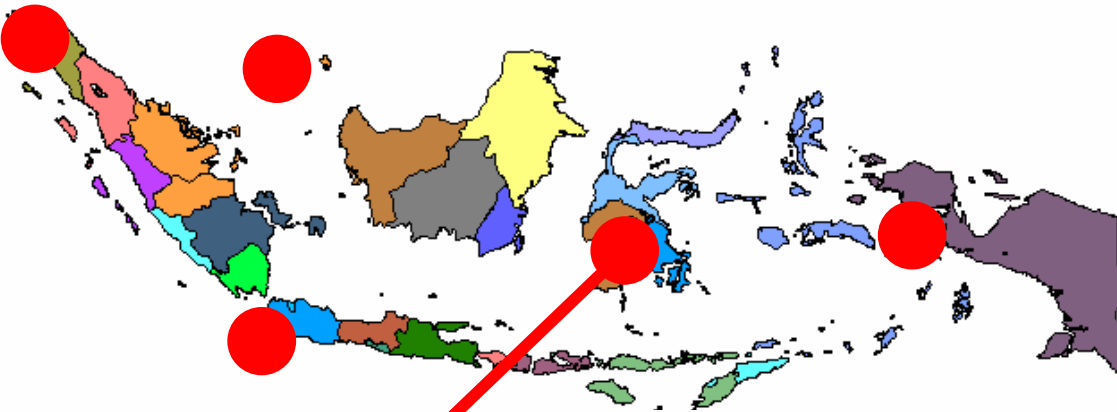

# Set-net Technology Transfer

1035 mi

© 2006 Europa Technologies  
Image © 2006 TerraMetrics  
Image © 2006 NASA

Google

Pointer 14°19'39.71" N 135°24'43.40" E

Streaming ||||| 100%

Eye alt 2359.87 mi

# Possible project sites in Indonesia

**Setting site of gear according to the depth contour map in Palette**

# 2<sup>nd</sup> mission ( January 2008) Fishing Boat completed!

8 Dec, 2007

28 Dec. 2007

8 Jan. 2008

15 Jan. 2008