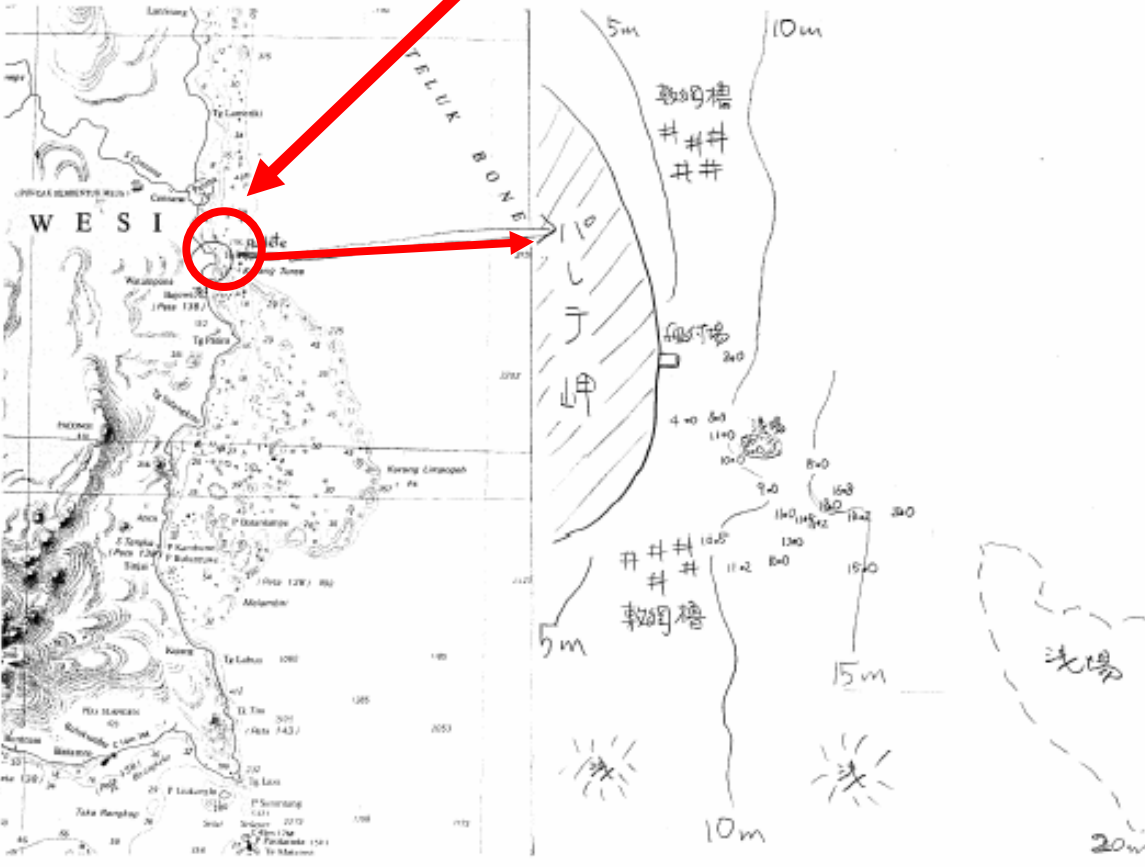

# Set-net Technology Transfer

1035 mi

© 2006 Europa Technologies  
Image © 2006 TerraMetrics  
Image © 2006 NASA

Google

Pointer 14°19'39.71" N 135°24'43.40" E

Streaming ||||| 100%

Eye alt 2359.87 mi

# Possible project sites in Indonesia

**Setting site of gear according to the depth contour map in Palette**

# 2<sup>nd</sup> Mission : 8-21 Jan. 2008

Materials from Himi City arrived  
at Bone Fisheries High School

# 2<sup>nd</sup> mission ( January 2008) Fishing Boat completed!

8 Dec, 2007

28 Dec. 2007

8 Jan. 2008

15 Jan. 2008